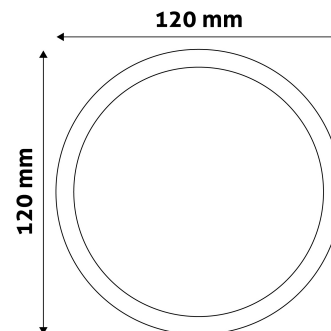

PRODUCT SIZE

Diameter: 120mm
 Height:
 Cut out size: 105mm

CARDBOARD BOX

EAN: 5999097912301
 Packaging: 1/b 50/c 1350/p
 Dimensions: 125mm x 37mm x 173mm
 Net weight: 138g
 Gross weight: 138g

CARTON

EAN: 5999097912318
 Packaging: 1/b 50/c 1350/p
 Dimensions: 645mm x 220mm x 370mm
 Net weight: 6.9kg
 Gross weight: 6.9kg

PALLET EXAMPLE

Height:
 Width: 120cm (std Euro pallet)
 Mepth: 80cm (std Euro pallet)
 Cartons per pallet: 27carton/pallet
 Cartons per row:
 Net weight: 186.3kg
 Gross weight: 186.3kg

PRODUCT PICTURE

PRODUCT OUTLINE