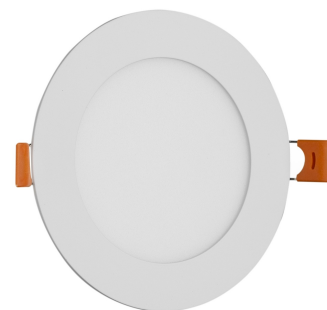

Avide LED Ceiling Lamp Recessed Panel Round ALU 6W WW 3000K

Product code: ACRPWW-R-6W-ALU
Brand link: avidelighting.com/qr/ACRPWW-R-6W-ALU
ID: AB-190518
Company name: Armin Trade Kft.
Company address: Kossuth utca 22 2/4, 4024 Debrecen

Date of issue: 2023-07-11
Page: 2/3

PRODUCT SIZE

Diameter: 120mm
Height:
Cut out size: 105mm

CARDBOARD BOX

EAN: 5999097912301
Packaging: 1/b 50/c 1350/p
Dimensions: 125mm x 37mm x 173mm
Net weight: 138g
Gross weight: 138g

CARTON

EAN: 5999097912318
Packaging: 1/b 50/c 1350/p
Dimensions: 645mm x 220mm x 370mm
Net weight: 6.9kg
Gross weight: 6.9kg

PALLET EXAMPLE

Height:
Width: 120cm (std Euro pallet)
Mepth: 80cm (std Euro pallet)
Cartons per pallet: 27carton/pallet
Cartons per row:
Net weight: 186.3kg
Gross weight: 186.3kg

PRODUCT PICTURE